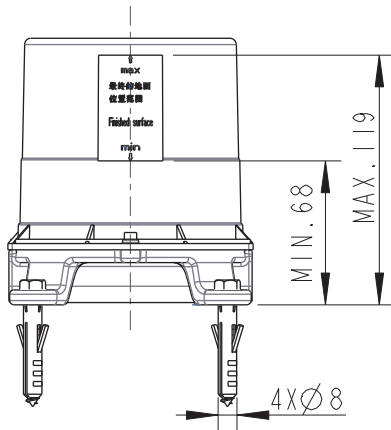

(Rough-in Dimensions):
(Unit): mm

Item No.	D9102N
Available Color	-
Materials	Brass
Cartridge	-
Aerator	-
Standard pressure	0.15 - 1.0 MPa
Remarks	with Free Standing Bath & Shower Mixer