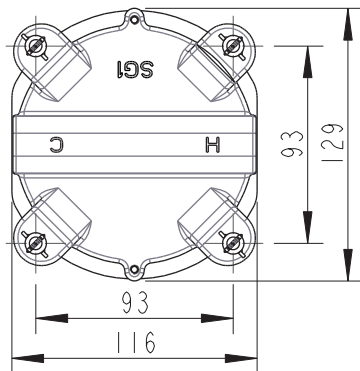

(Rough-in Dimensions):
(Unit): mm

Item No.	D9102N
Available Color	-
Materials	Brass
Cartridge	-
Aerator	-
Standard pressure	0.15 - 1.0 MPa
Remarks	with Free Standing Bath & Shower Mixer