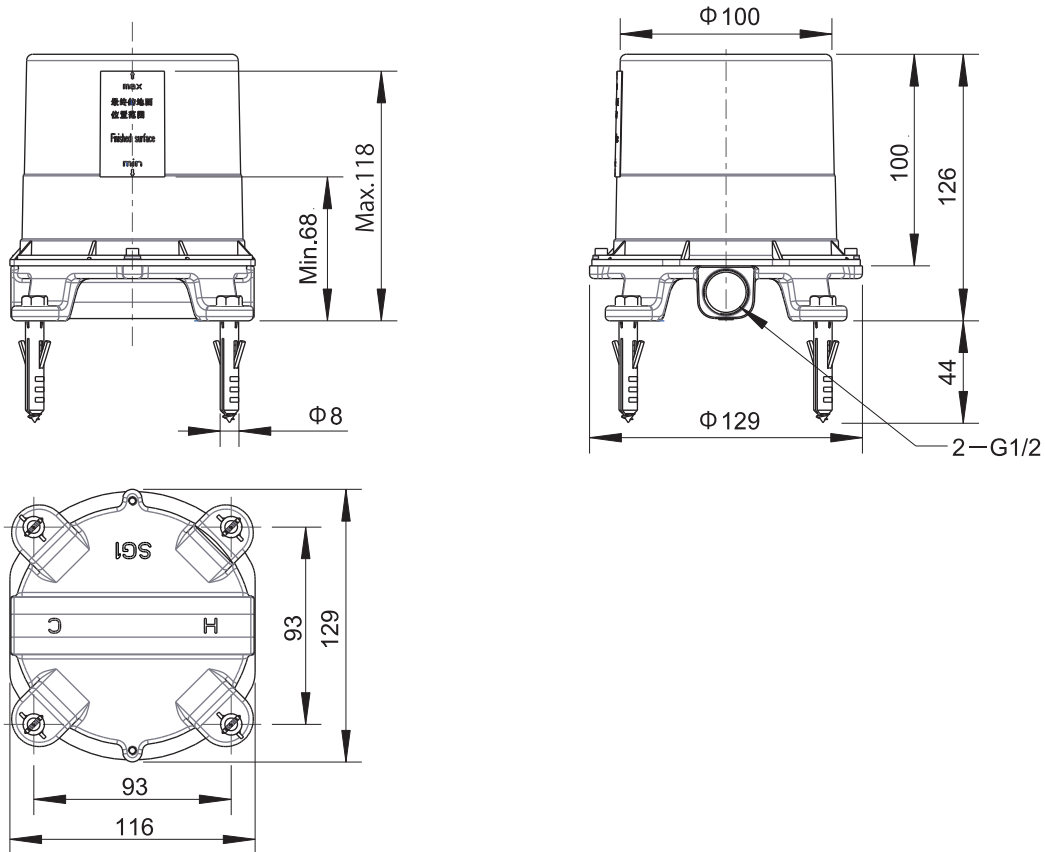

(Rough-in Dimensions):  
(Unit): mm

Item No.	D9102N
Available Color	-
Materials	Brass
Cartridge	-
Aerator	-
Standard pressure	0.15 - 1.0 MPa
Remarks	with Free Standing Bath & Shower Mixer