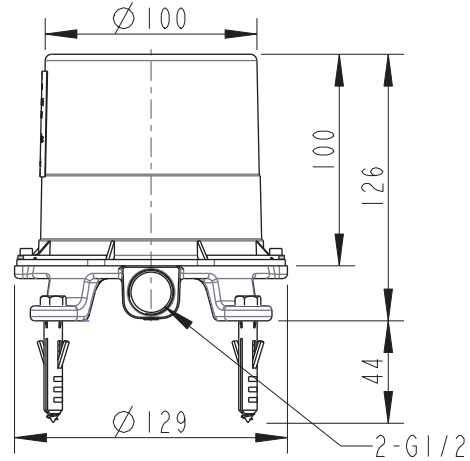

(Rough-in Dimensions):
(Unit): mm

Item No.	D9102N
Available Color	-
Materials	Brass
Cartridge	-
Aerator	-
Standard pressure	0.15 - 1.0 MPa
Remarks	with Free Standing Bath & Shower Mixer