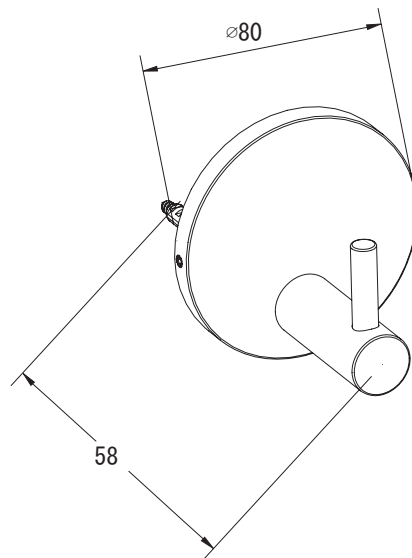

(Rough-In Dimensions):
(Unit):mm

Item No.	D783C
Available Color	Chrome
Materials	Brass
Remarks	With installation screw set