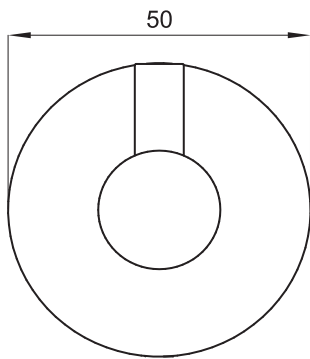

(Rough-in Dimensions):

(Unit): mm

Item No.	D7830BW
Available Color	ブラック
Materials	SS304
Remarks :	