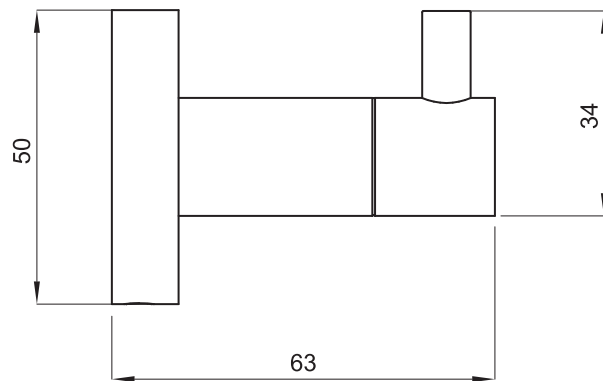

(Rough-in Dimensions):

(Unit): mm

Item No.	D7830BW
Available Color	ブラック
Materials	SS304
Remarks :	