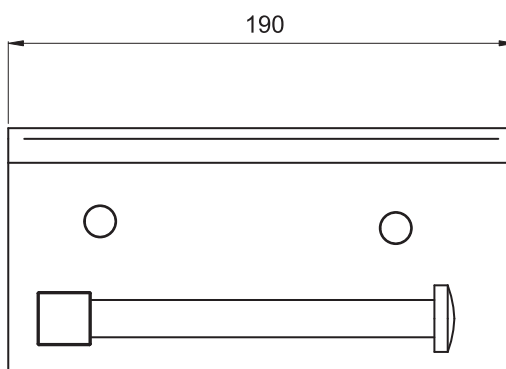

(Rough-in Dimensions):

(Unit): mm

Item No.	D7810BW
Available Color	ブラック
Materials	SUS304

Remarks : With install screw set.