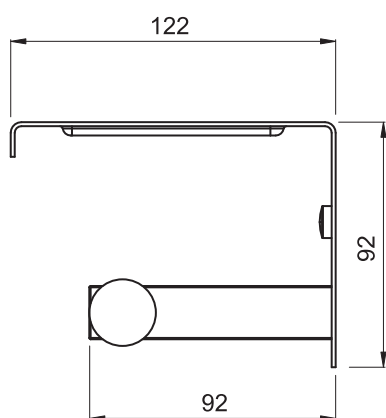

(Rough-in Dimensions):

(Unit): mm

Item No.	D7810BW
Available Color	ブラック
Materials	SUS304

Remarks : With install screw set.