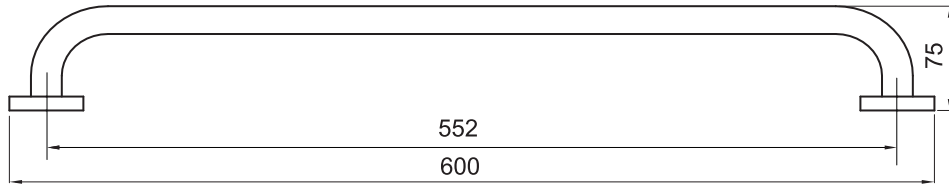

(Rough-in Dimensions):  
(Unit): mm

Item No.	D7807BW
Available Color	ブラック
Materials	SUS
Remarks : With install screw set.	