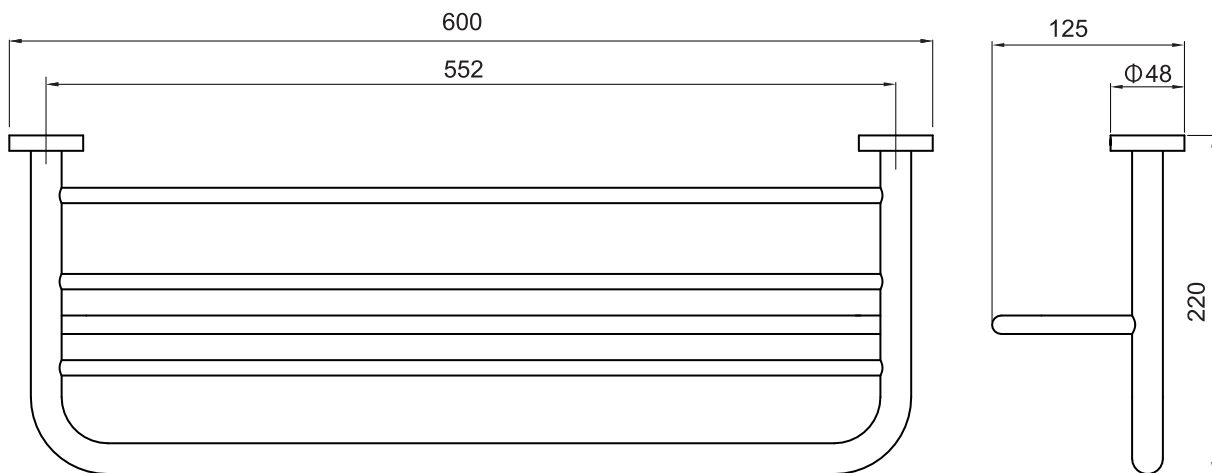

(Rough-in Dimensions):

(Unit): mm

Item No.	D7806BW
Available Color	ブラック
Materials	SUS
Remarks : With install screw set.	