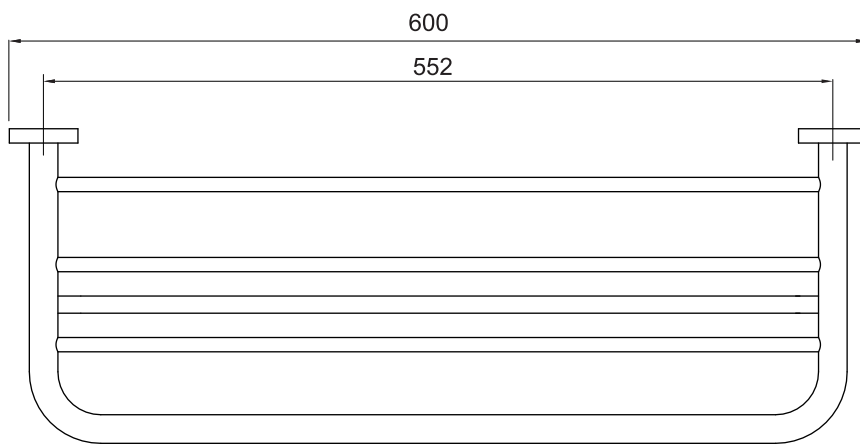

(Rough-in Dimensions):

(Unit): mm

Item No.	D7806BW
Available Color	ブラック
Materials	SUS

Remarks : With install screw set.