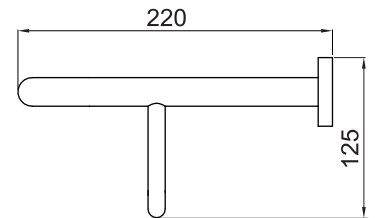

(Rough-in Dimensions):

(Unit): mm

Item No.	D7806BW
Available Color	ブラック
Materials	SUS

Remarks : With install screw set.