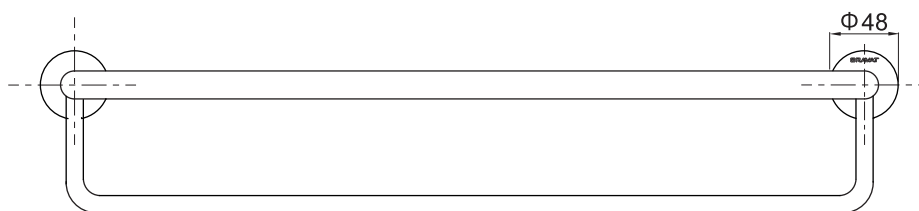

(Rough-in Dimensions):

(Unit): mm

Item No.	D7806BW
Available Color	ブラック
Materials	SUS

Remarks : With install screw set.