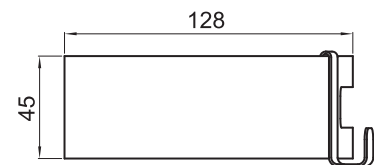

(Rough-in Dimensions):

(Unit): mm

Item No.	D7805BW
Available Color	ブラック
Materials	SUS304

Remarks : With install screw set.