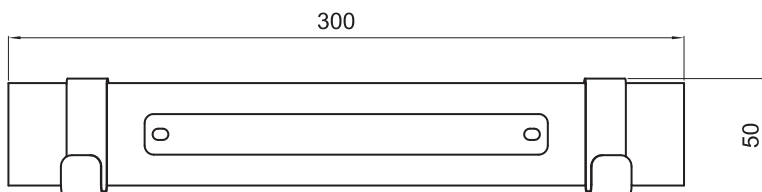

(Rough-in Dimensions):

(Unit): mm

Item No.	D7805BW
Available Color	ブラック
Materials	SUS304

Remarks : With install screw set.