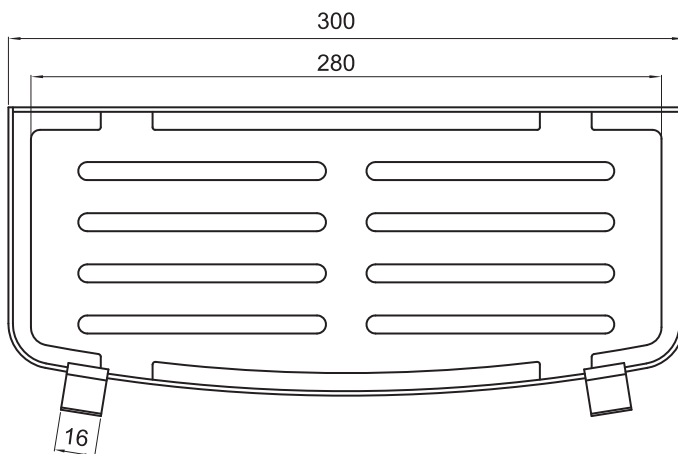

(Rough-in Dimensions):

(Unit): mm

Item No.	D7805BW
Available Color	ブラック
Materials	SUS304

Remarks : With install screw set.