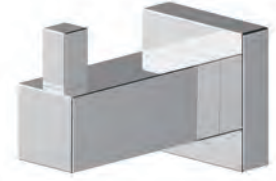

(Rough-in Dimensions):

(Unit): mm

Item No.	D7649CP
Available Color	クローム
Materials	Brass
Remarks : With install screw set.	