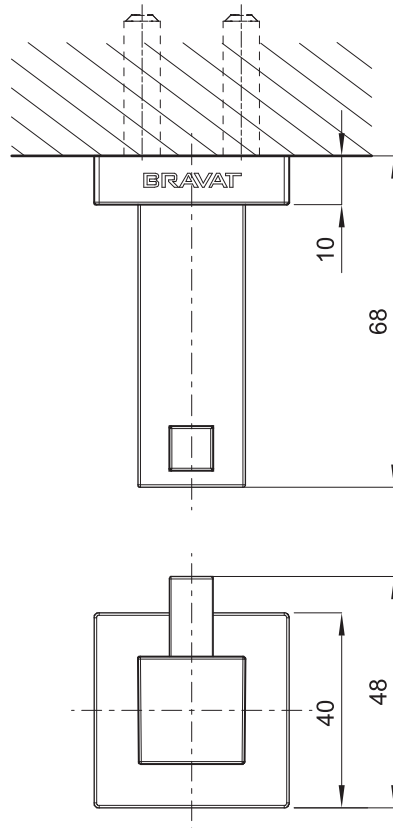

(Rough-in Dimensions):

(Unit): mm

Item No.	D7649CP
Available Color	クローム
Materials	Brass
Remarks : With install screw set.	