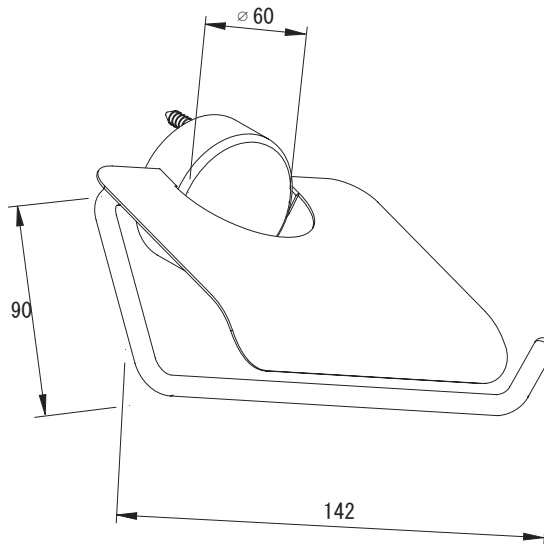

(Rough-In Dimensions):
 (Unit):mm

Item No.	D736C
Available Color	Chrome
Materials	Brass
Remarks	With installation screw set