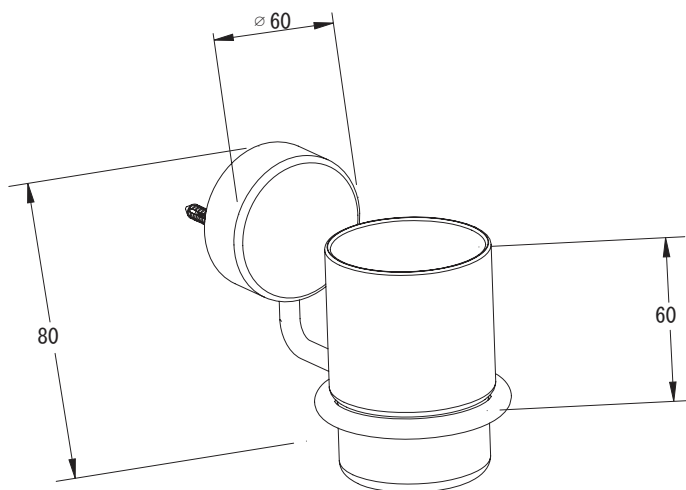

(Rough-In Dimensions):  
 (Unit):mm

Item No.	D734C-B
Available Color	Chrome
Materials	Brass
Remarks	With installation screw set