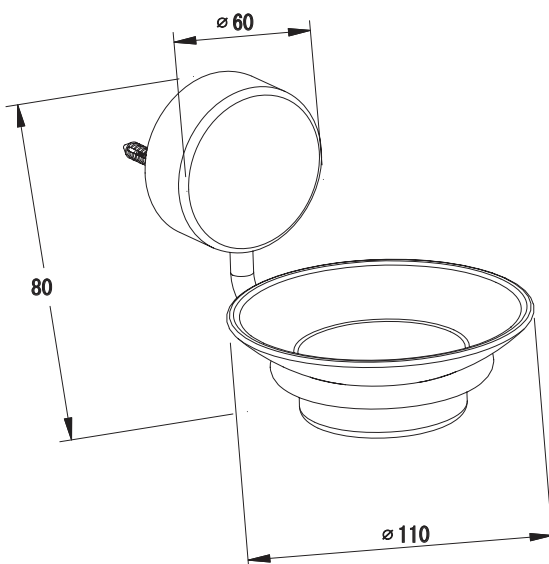

(Rough-In Dimensions):
 (Unit):mm

Item No.	D734C-A
Available Color	Chrome
Materials	Brass
Remarks	Glass dish With install screw set