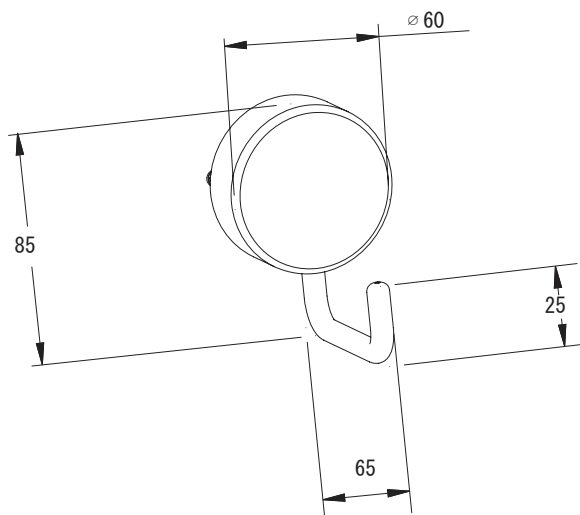

(Rough-In Dimensions):  
 (Unit):mm

Item No.	D733C
Available Color	Chrome
Materials	Brass
Remarks	With installation screw set