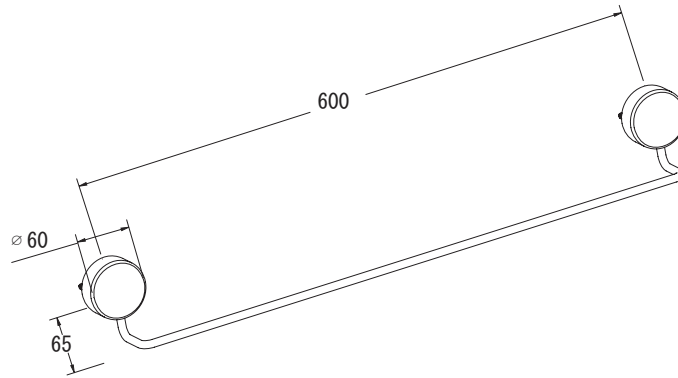

(Rough-In Dimensions):
 (Unit):mm

Item No.	D732C
Available Color	Chrome
Materials	Brass
Remarks	With installation screw set