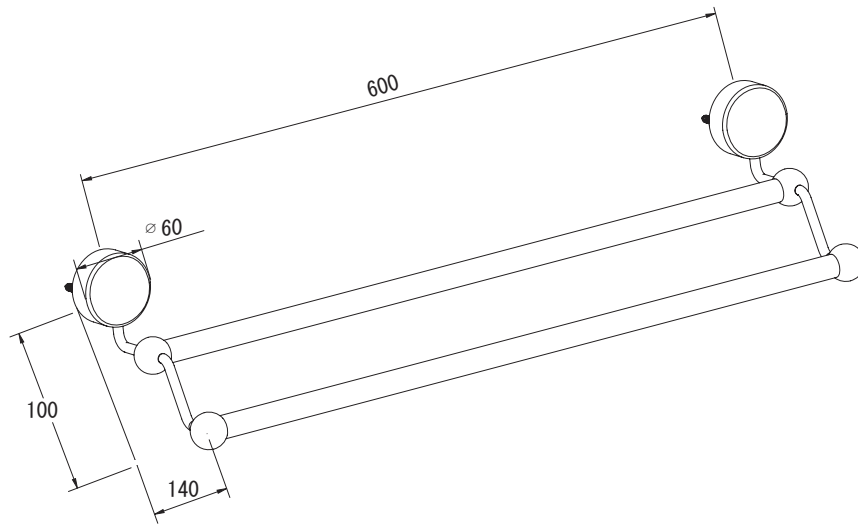

(Rough-In Dimensions):
 (Unit):mm

Item No.	D730C
Available Color	Chrome
Materials	Brass
Remarks	With instalationl screw set