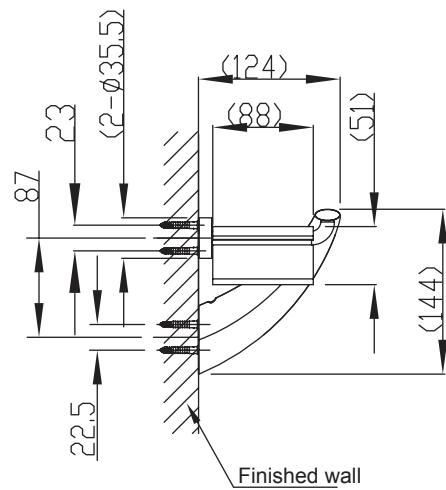

(Rough-In Dimensions):
 (Unit):mm

Item No.	D7296C
Available Color	Chrome
Materials	Brass