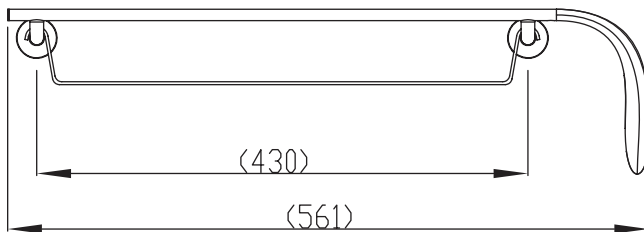

(Rough-In Dimensions):
 (Unit):mm

Item No.	D7296C
Available Color	Chrome
Materials	Brass