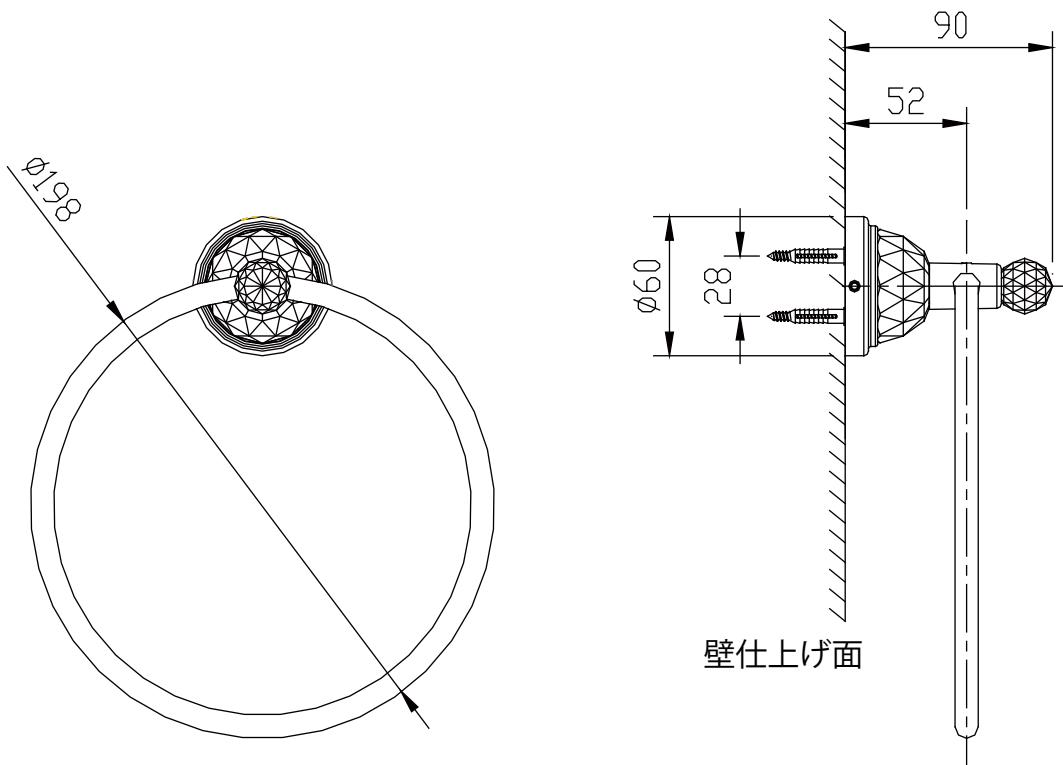

(Rough-In Dimensions):
(Unit):mm

Item No.	D7286C
Available Color	Chrome
Materials	Brass
Remarks	With install screw set