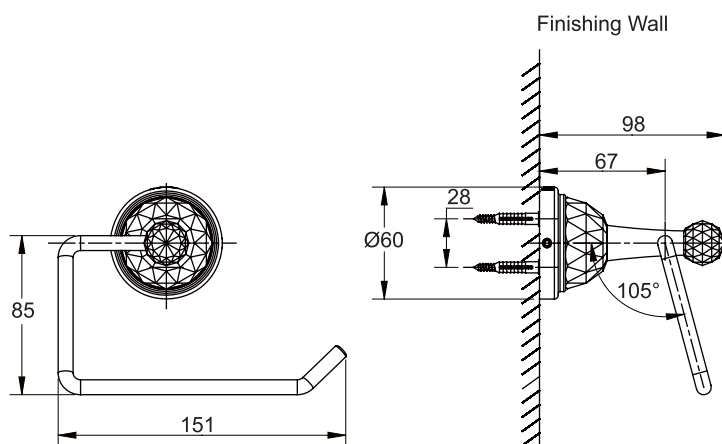

(Rough-In Dimensions):
(Unit):mm

| | |
|-----------------|------------------------|
| Item No. | D7285C |
| Available Color | Chrome |
| Materials | Brass |
| Remarks | With install screw set |