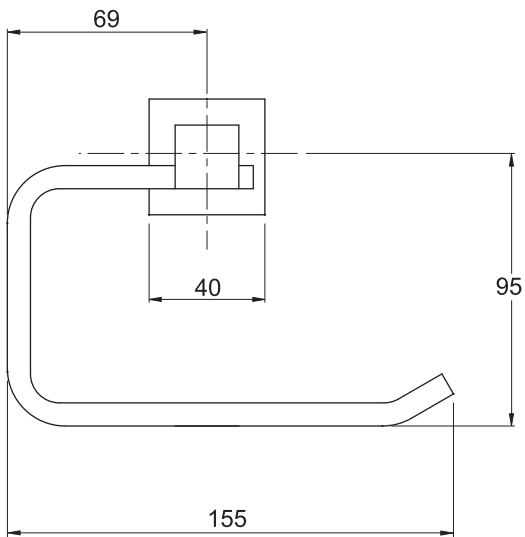

(Rough-In Dimensions):  
(Unit):mm

Item No.	D7106C
Available Color	Chrome
Materials	Brass
Remarks	With installation screw set