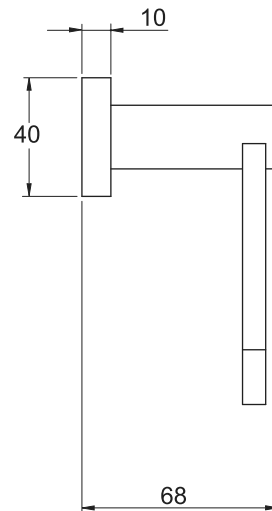

(Rough-In Dimensions):  
(Unit):mm

Item No.	D7106C
Available Color	Chrome
Materials	Brass
Remarks	With installation screw set