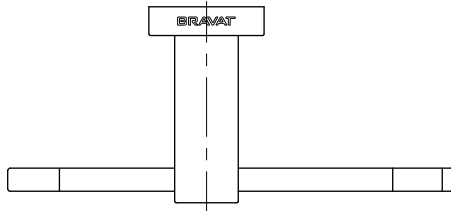

(Rough-In Dimensions):  
(Unit):mm

Item No.	D7106C
Available Color	Chrome
Materials	Brass
Remarks	With installation screw set