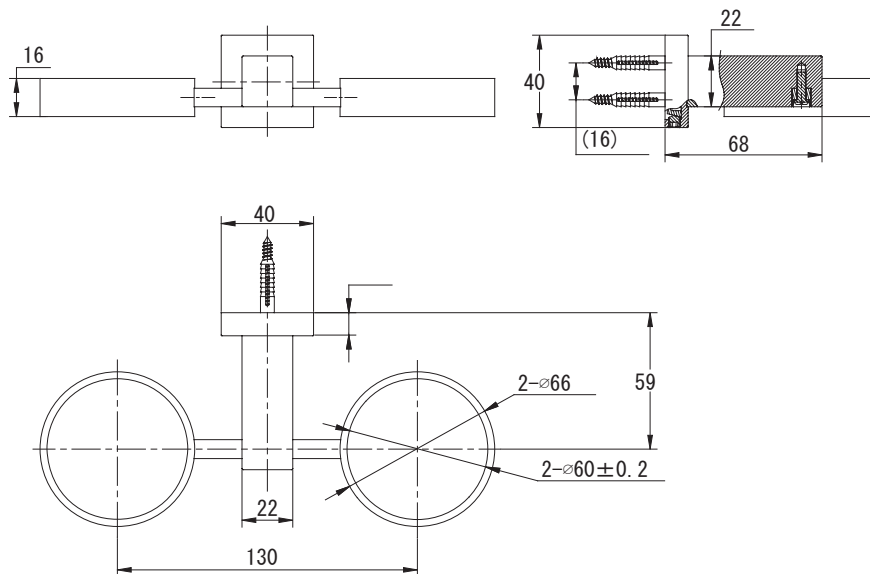

(Rough-In Dimensions):
(Unit):mm

Item No.	D7104C-B
Available Color	Chrome
Materials	Brass
Remarks	Glass Cup & Dish With installation screw set