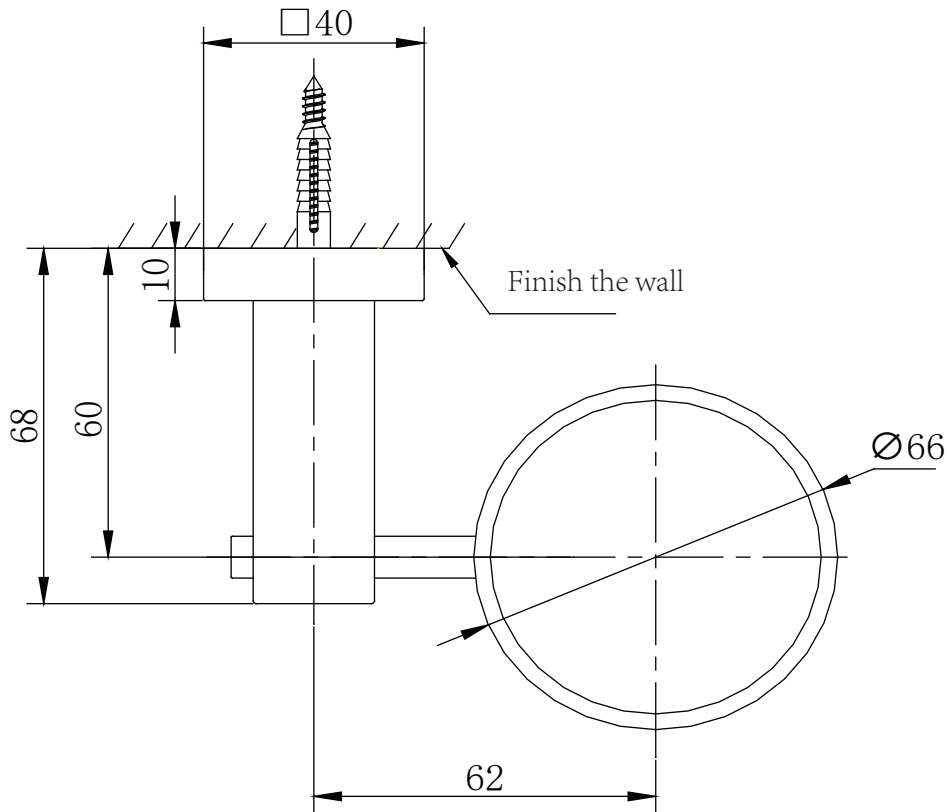

(Rough-in Dimensions):
(Unit): mm

Item No.	D7104C-A
Available Color	Chrome
Materials	Brass