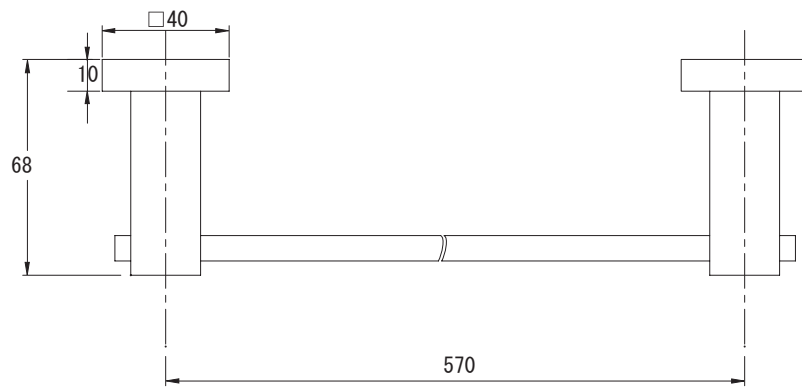

(Rough-In Dimensions):  
(Unit):mm

Item No.	D7102C
Available Color	Chrome
Materials	Brass
Remarks	With installatioin screw set