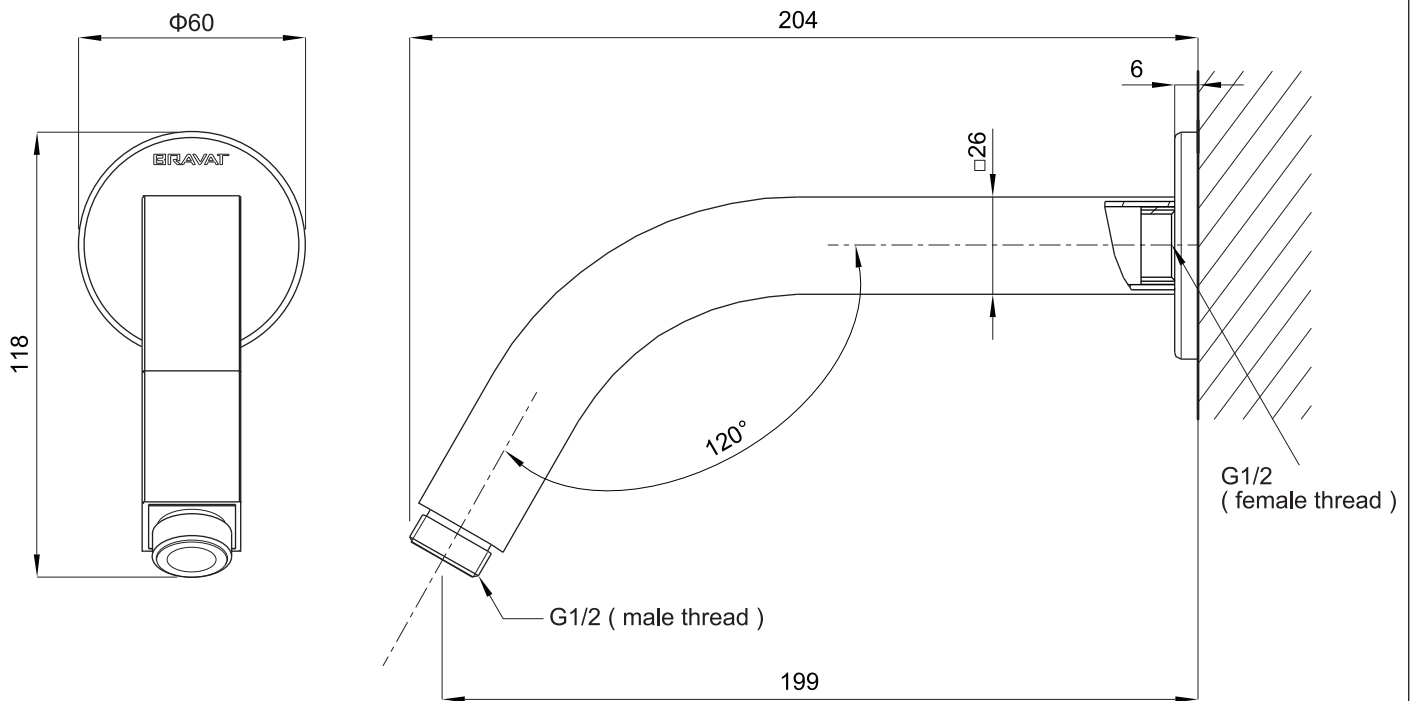

(Rough-in Dimensions):

(Unit): mm

Item No.	D315BW
Available Color	ブラック
Materials	Brass
Remarks :	

KR202003JP2 KR20211015JP11