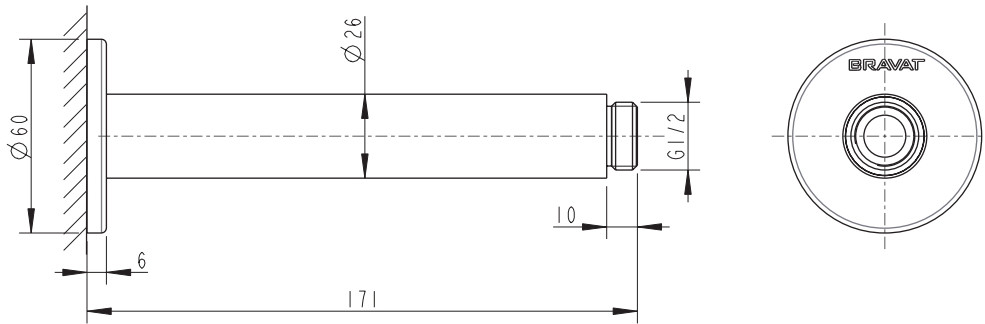

(Rough-in Dimensions):  
(Unit): mm

|                 |                               |
|-----------------|-------------------------------|
| Item No.        | D314CP-1 ( 155mm Shower arm ) |
| Available Color | Chrome                        |
| Materials       | Brass                         |
| Remarks         | —                             |