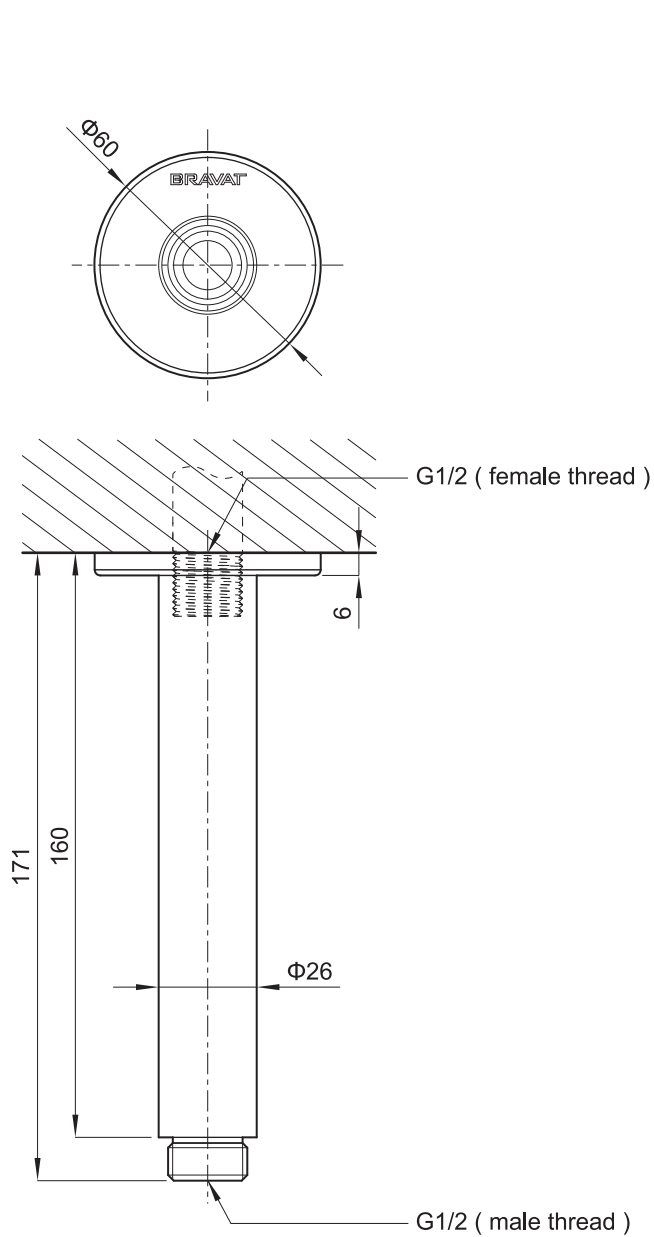

(Rough-in Dimensions):

(Unit): mm

Item No.	D314BW-1
Available Color	ブラック
Materials	Brass

Remarks : With install screw set.