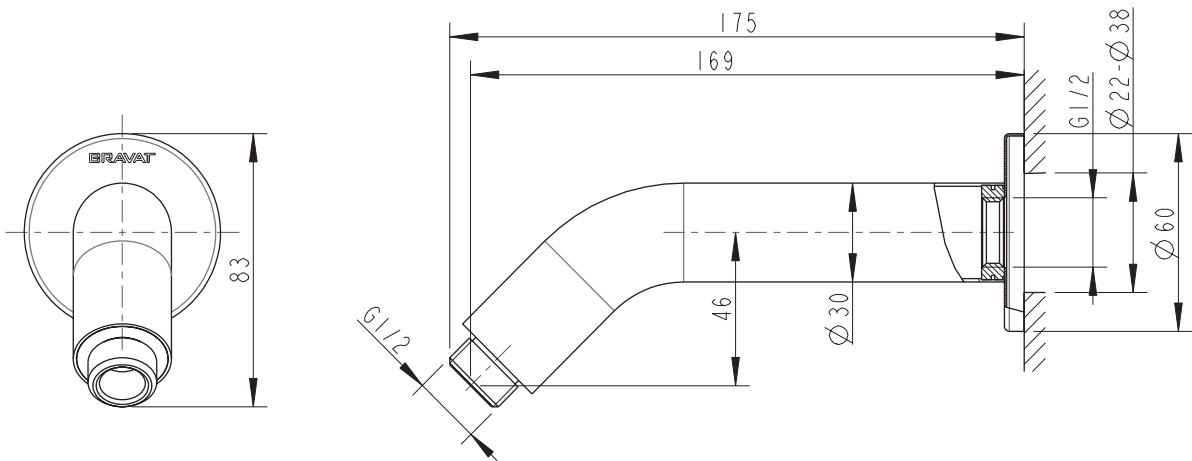

(Rough-in Dimensions):
(Unit): mm

Item No.	D312C
Available Color	Chrome
Materials	Brass