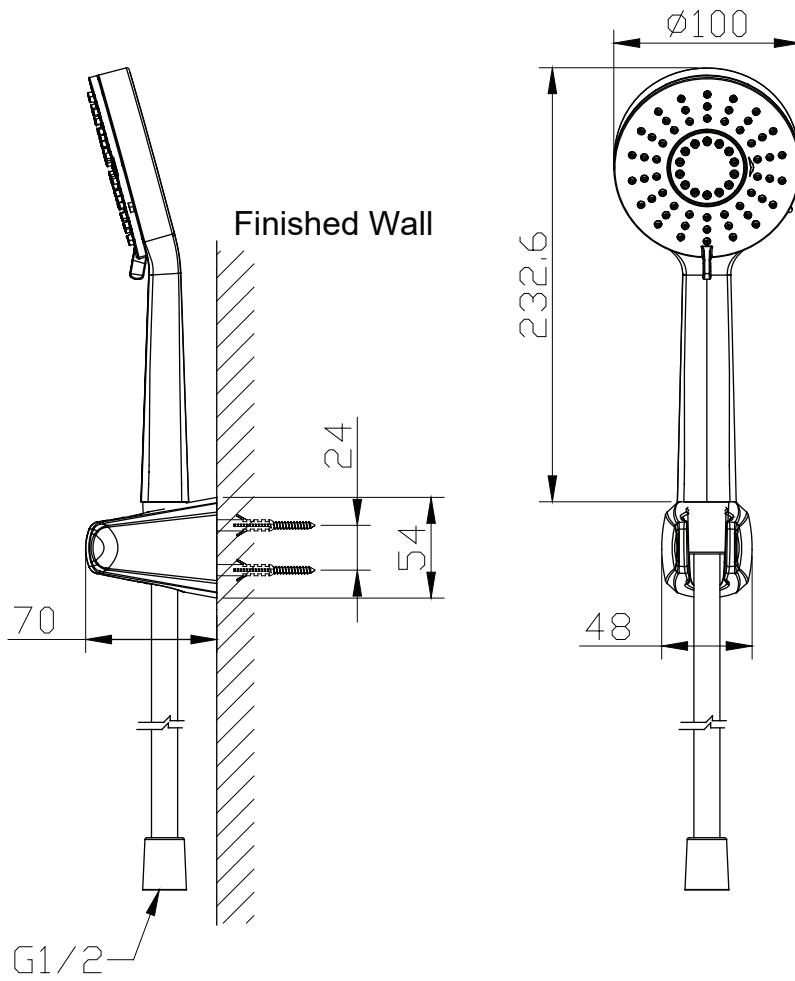

(Rough-in Dimensions):
(Unit): mm

Item No.	D241C / Ø100mm 3-function Air Mix Hand Shower
Available Color	Chrome
Materials	ABS
Flow Rate	12L/min @ 0.3 MPa
Include	1500mm PVC Shower Hose、 Shower Bracket (ABS)