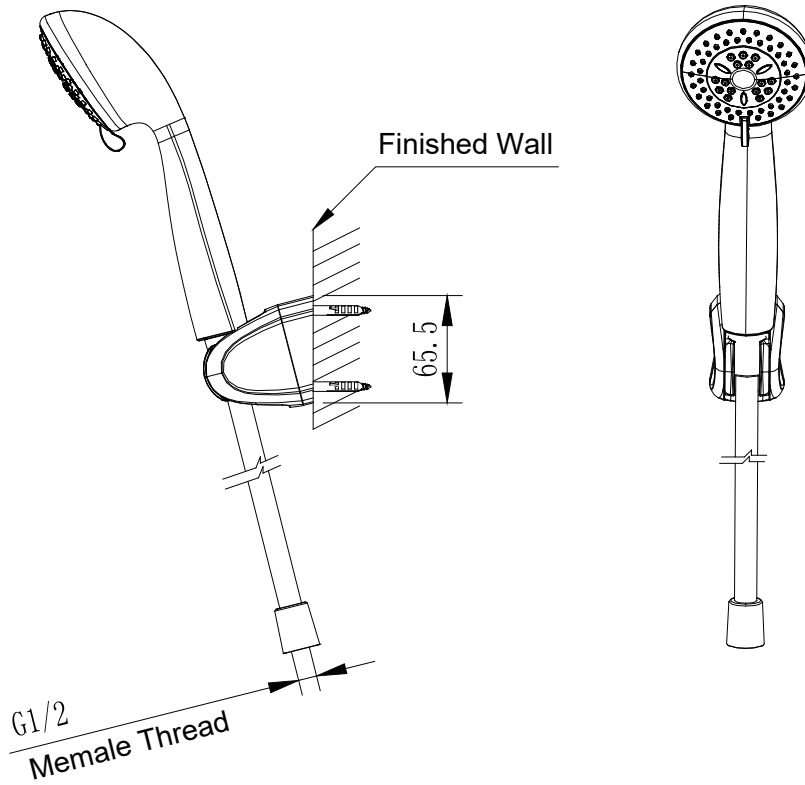

(Rough-in Dimensions):  
(Unit): mm

Item No.	D240C / $\Phi$ 85mm 3-function Hand Shower
Available Color	Chrome
Materials	ABS
Flow Rate	12L/min @ 0.3 MPa
Include	1500mm no-swivel Shower Hose、 Shower Bracket (ABS)