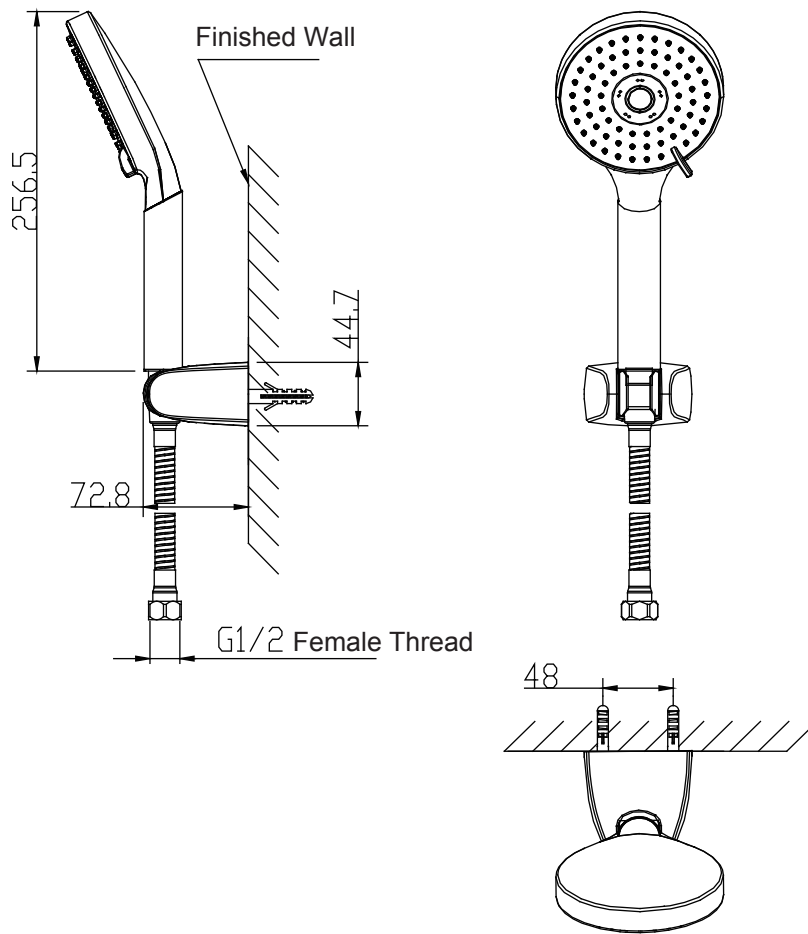

(Rough-In Dimensions):  
 (Unit):mm

Item No.	D236C
Available Color	Chrome
Materials	Plastic