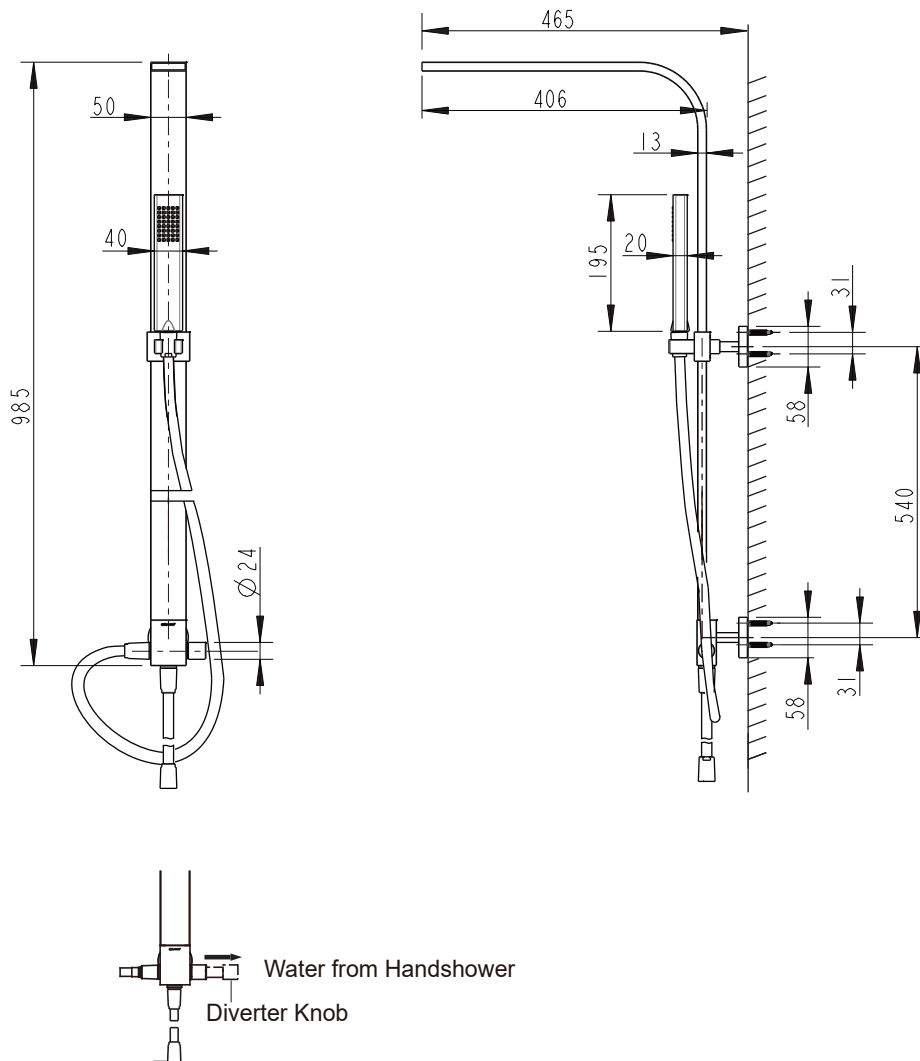

(Rough-in Dimensions):
(Unit): mm

Item No.	D224C / D224K
Available Color	Chrome / Black
Materials	Brass
Recommended pressure	min. 0.05 MPa—recommended 0.1 – 0.5 MPa
Flow Rate	Shower Head: 12L/min @ 0.3MPa / Hand Shower: 12L/min @ 0.3 Mpa
Included	500mm G1/2 SS Hoses 1pcs & 500mm PVC Shower Hose
Remarks	Match with F66061CK-01A-ENG or F96061CK-01-ENG