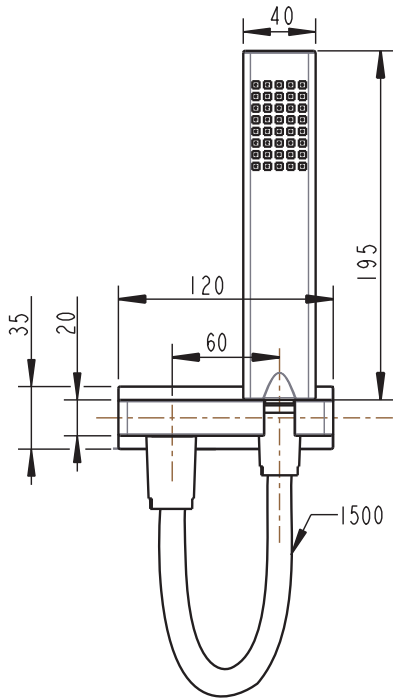

(Rough-in Dimensions):
(Unit): mm

Item No.	D221C
Available Color	Chrome
Materials	Shower Bracket (Brass) Hand Shower (ABS)
Cartridge	—
Remark	1500mm PVC Shower Hose