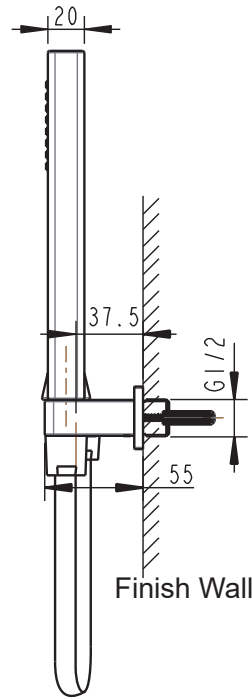

(Rough-in Dimensions):
(Unit): mm

Item No.	D221C
Available Color	Chrome
Materials	Shower Bracket (Brass) Hand Shower (ABS)
Cartridge	—
Remark	1500mm PVC Shower Hose