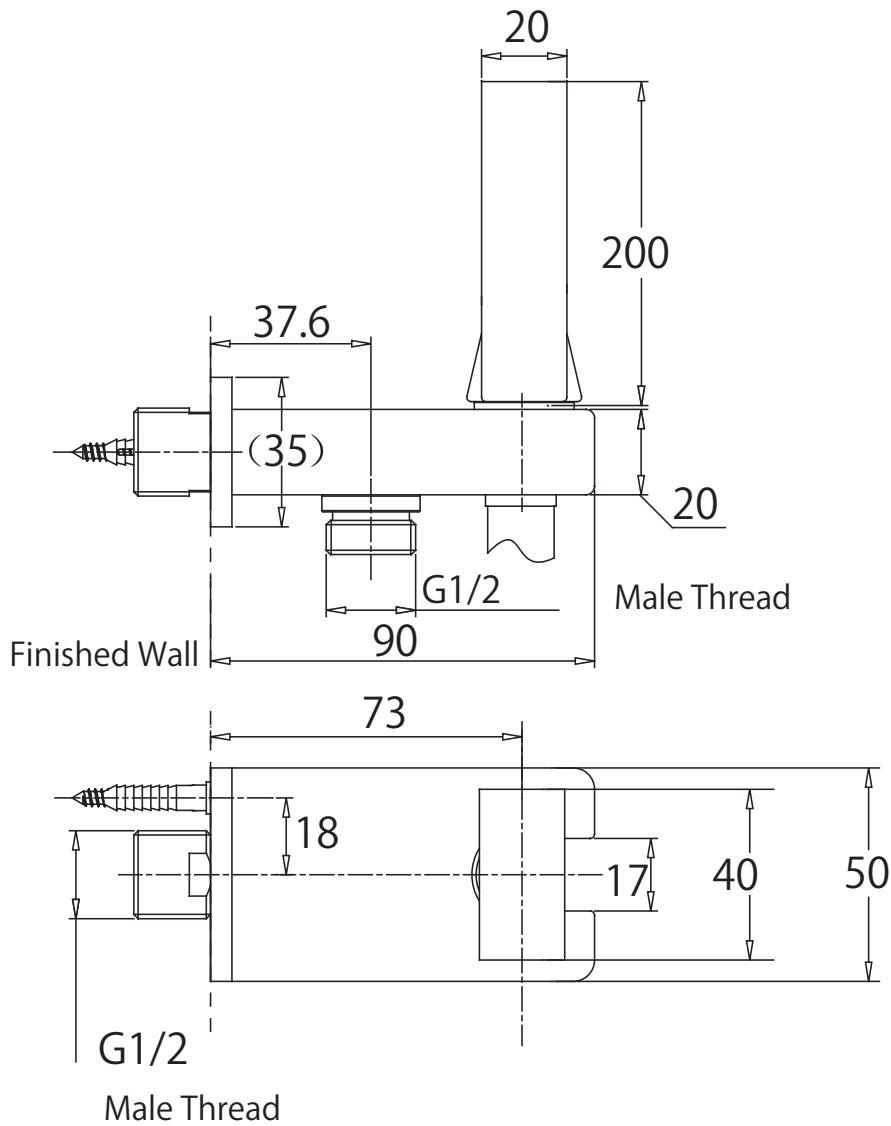

(Rough-in Dimensions):  
(Unit): mm

Item No.	D216C
Available Color	Chrome
Materials	Brass
Shipping Package	Set/CTN: 10Set , m <sup>3</sup> /CTN: 0.06m <sup>3</sup>
Remark	P7052C-1 Hand shower(self-clean nipple),P7210N(Shower hose) , P7330C(Shower Bracket)