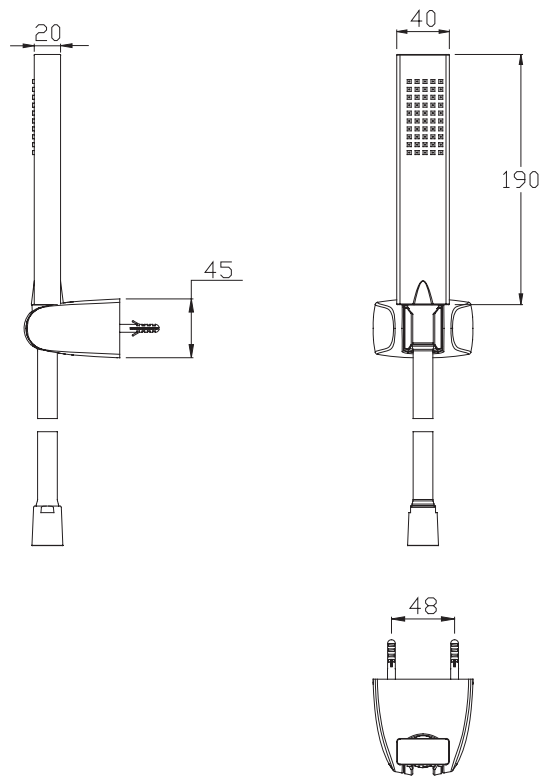

(Rough-In Dimensions):
(Unit):mm

Item No.	D213C
Available Color	Chrome
Materials	Brass
Remarks	With self-cleaning nipple With shower bracket Chrome shower hose set