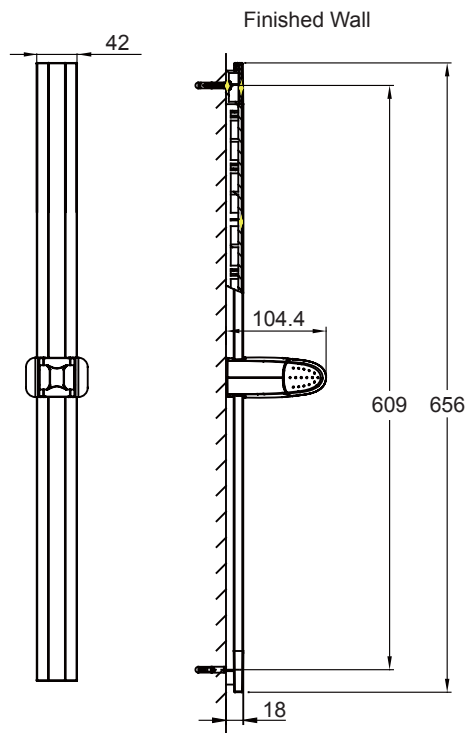

(Rough-In Dimensions):
 (Unit):mm

Item No.	D118C
Available Color	Chrome
Materials	ABS

(Rough-in Dimensions):
 (Unit): mm

Item No.	P7091C+P7210N
Available Color	Chrome
Materials	P7091C: ABS; P7210N: rubber