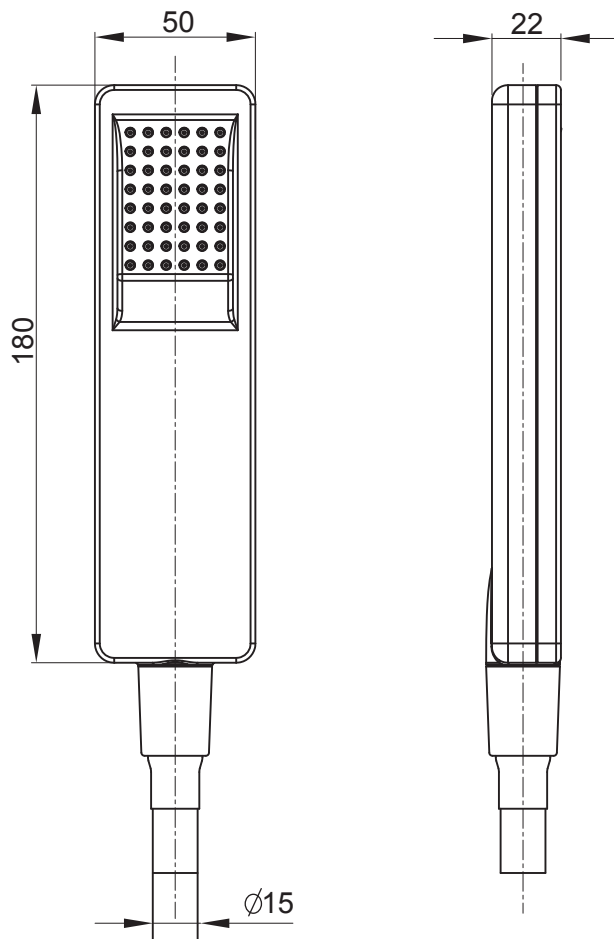

(Rough-In Dimensions):
 (Unit):mm

Item No.	D118C
Available Color	Chrome
Materials	ABS

(Rough-in Dimensions):
 (Unit): mm

Item No.	P7091C+P7210N
Available Color	Chrome
Materials	P7091C: ABS; P7210N: rubber