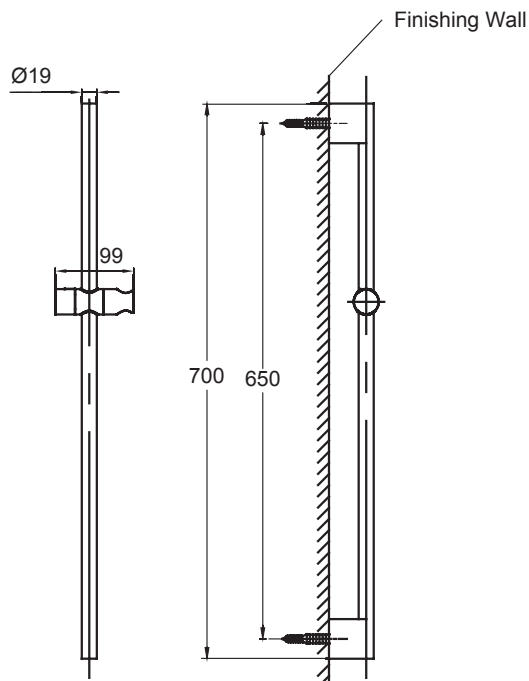

(Rough-In Dimensions):
(Unit):mm

Item No.	D115C/D115NE
Available Color	Chrome / Brushed nickel
Materials	ABS