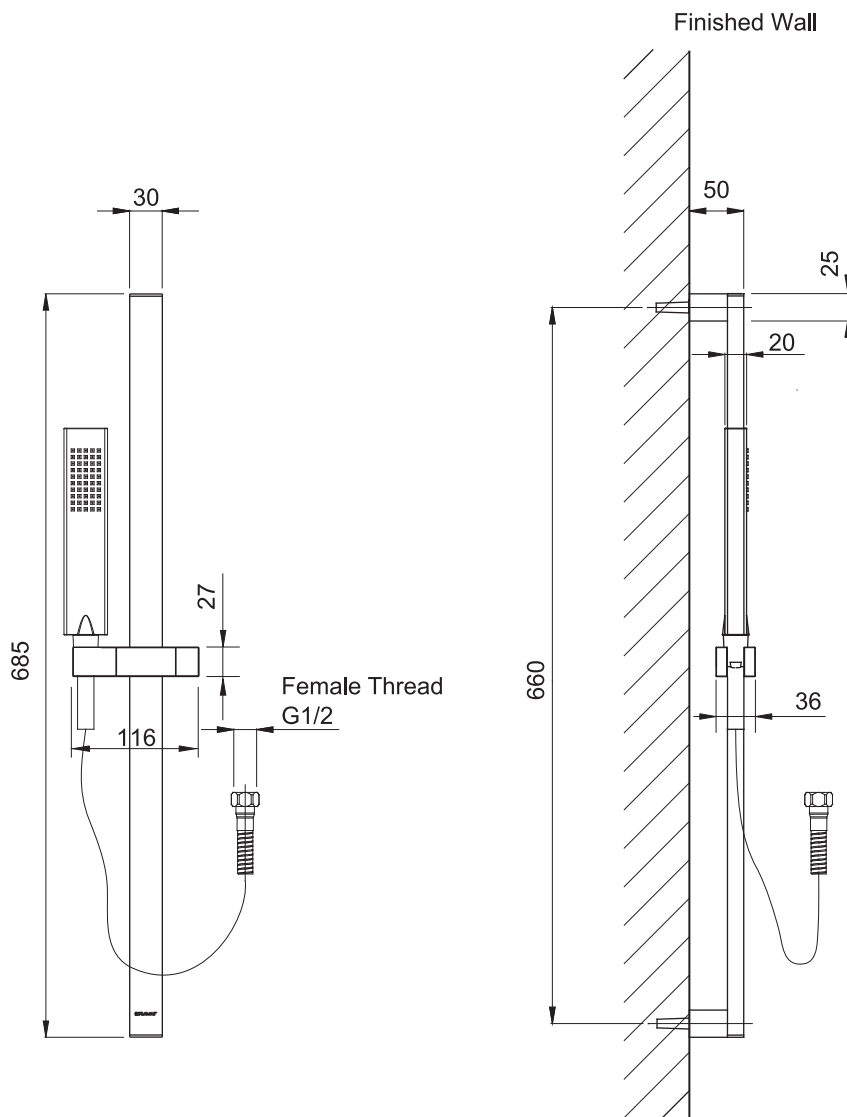

(Rough-in Dimensions):

(Unit): mm

Item No.	D114C + P7052C-1 + P7201C
Available Color	クローム
Materials	Brass
Remarks: Shower Slide Bar, Flat Hand Shower, Shower Hose	