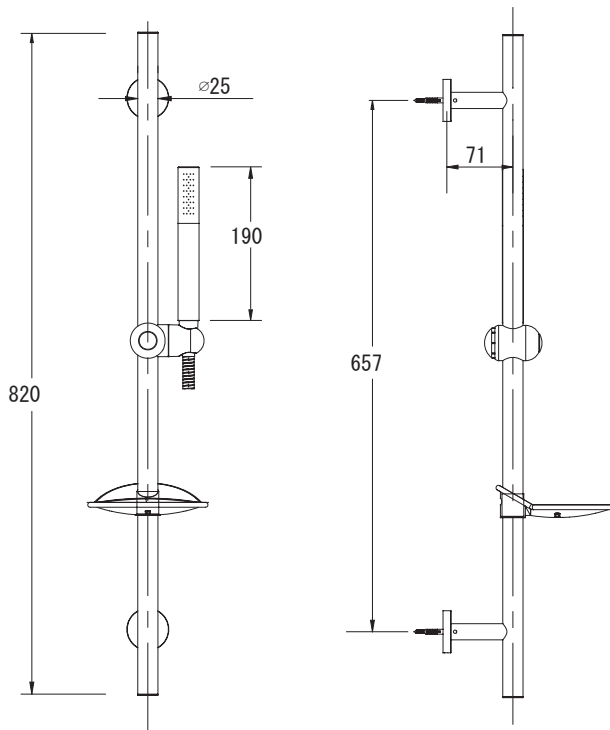

(Rough-In Dimensions):
(Unit):mm

Item No.	D109C+P7007C+P7201C
Available Color	Chrome
Materials	Brass
Remarks	Shower slide bar Flat Hand shower Shower hose