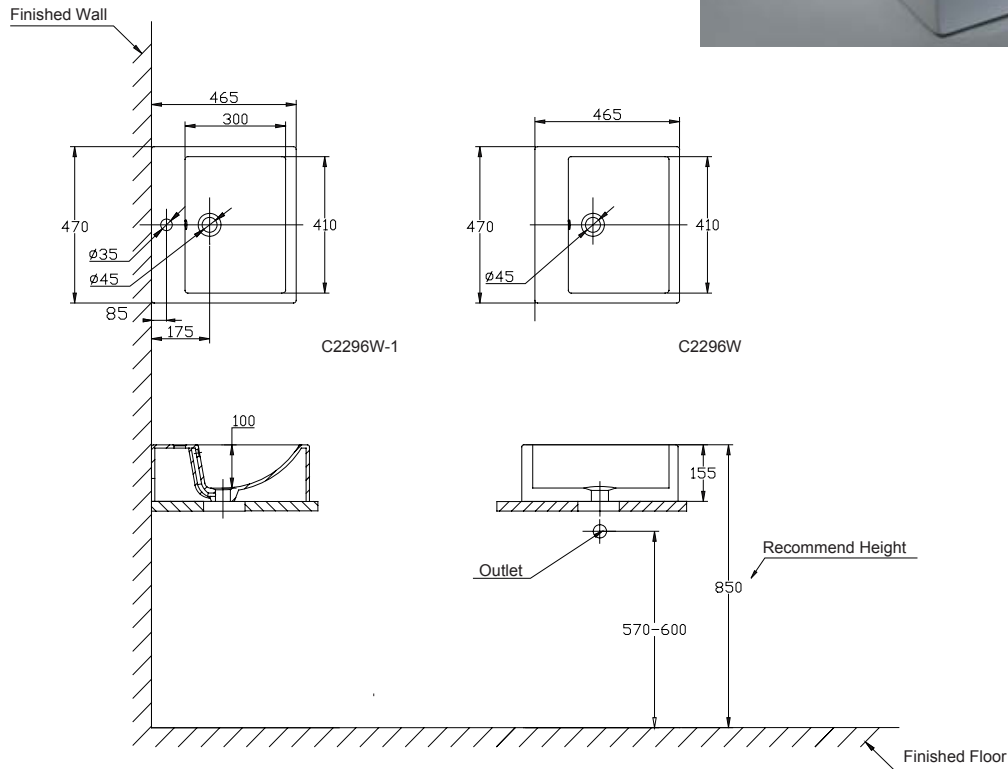

(Rough-In Dimensions):
(Unit):mm

Item No.	C2296W-1 (Single Hole)
Bowl Capacit	5L
Available Color	White
Drain Outlet	Drain outlets diameter is 45mm.Recommend to use press Pop-UP P6407C .
Materials	Vitreous China
Shipping Package	m ³ /CTN : 0.06, (G.W) : 14.8 kg