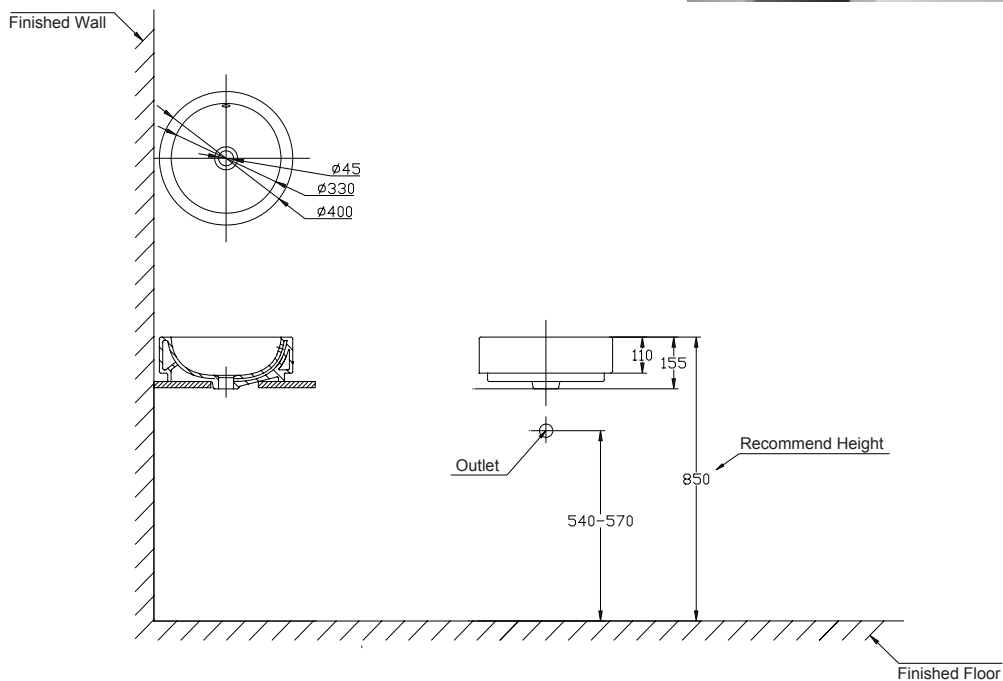

(Rough-In Dimensions):
(Unit):mm

Item No.	C22135W
Available Color	White
Materials	CERAMIC
Remarks	Drain outlets diameter is mm.Recommend to use press Pop-UP P6407C. Basin available for elongated faucet and wall-mount lavatory faucet.