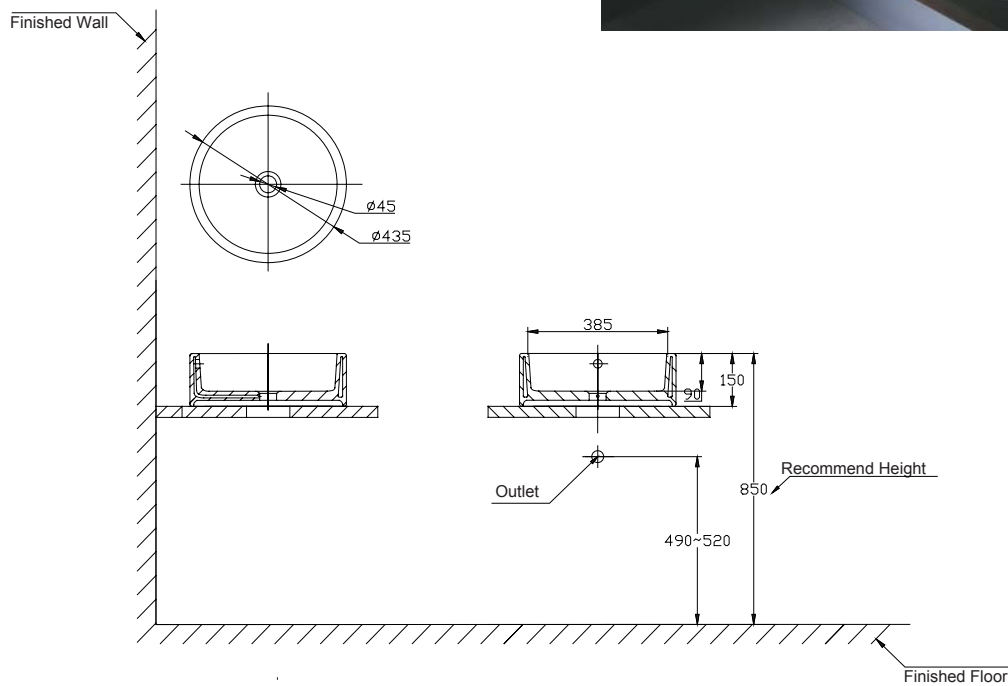

(Rough-In Dimensions):  
(Unit):mm

Item No.	C22115XW
Available Color	White
Materials	Vitreous China
Bowl Capacity	4L
Remarks	Drain outlets diameter is 45mm. Recommend to use press Pop-up P6407C