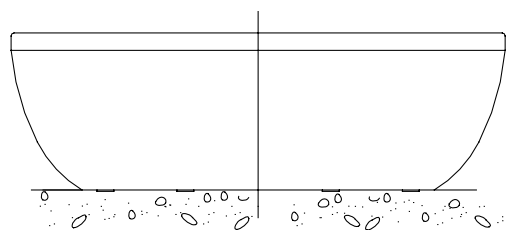

(Rough-In Dimensions):

(Unit):mm

Item No.	B25712W-1
Drain Outlet	Drain outlets diameter is 55mm. Recommend to use with Waste & Overflow D409C-1 and P90108N.
Available Color	White
Capacity	280 litres to rim, 220 litres to overflow.
Materials	Acrylic
Shipping Package	(L) 1720X (W) 920 X (H) 600 mm, (G.W) : 41 kg