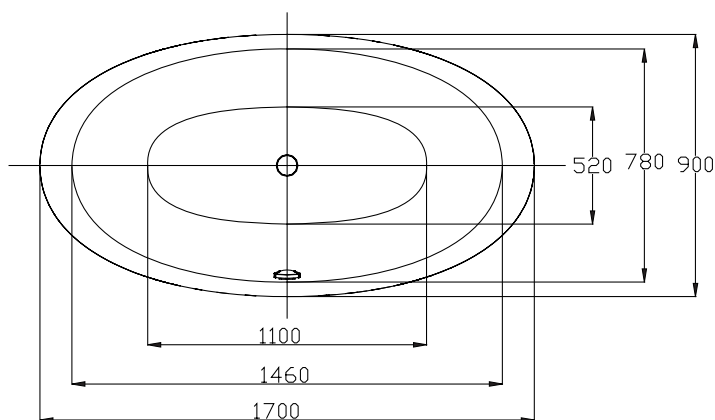

(Rough-In Dimensions):

(Unit):mm

Item No.	B25712W-1
Drain Outlet	Drain outlets diameter is 55mm. Recommend to use with Waste & Overflow D409C-1 and P90108N.
Available Color	White
Capacity	280 litres to rim, 220 litres to overflow.
Materials	Acrylic
Shipping Package	(L) 1720X (W) 920 X (H) 600 mm, (G.W) : 41 kg