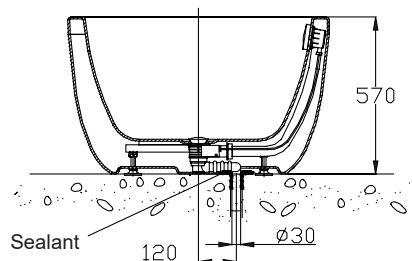

(Rough-In Dimensions):

(Unit):mm

Item No.	B25712W-1
Drain Outlet	Drain outlets diameter is 55mm. Recommend to use with Waste & Overflow D409C-1 and P90108N.
Available Color	White
Capacity	280 litres to rim, 220 litres to overflow.
Materials	Acrylic
Shipping Package	(L) 1720X (W) 920 X (H) 600 mm, (G.W) : 41 kg