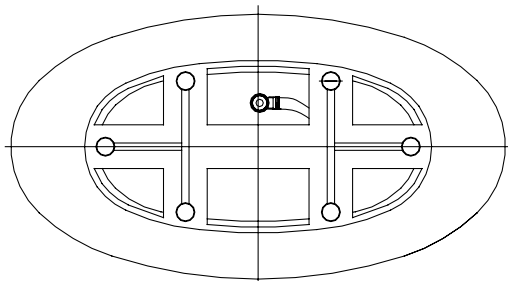

(Rough-In Dimensions):

(Unit):mm

Item No.	B25712W-1
Drain Outlet	Drain outlets diameter is 55mm. Recommend to use with Waste & Overflow D409C-1 and P90108N.
Available Color	White
Capacity	280 litres to rim, 220 litres to overflow.
Materials	Acrylic
Shipping Package	(L) 1720X (W) 920 X (H) 600 mm, (G.W) : 41 kg