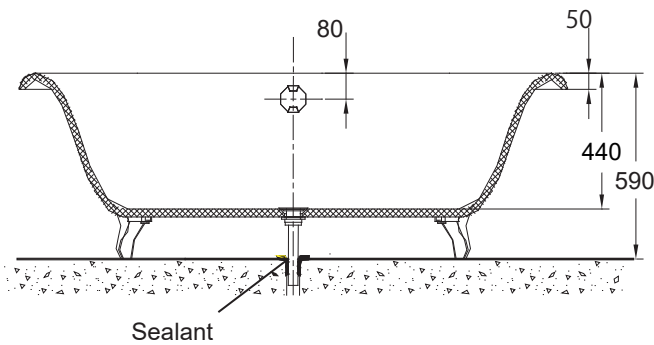

(Rough-in Dimensions):

(Unit): mm

Item No.	B25708W-B+P9905C
Capacity	200-280 litres to overflow.
Available Color	White
Materials	Acrylic
Shipping Package	L1710 x W820 x H500 mm , G.W. : 56kg
Remarks	Drain outlets diameter is 55mm. Recommend to use with Waste & Overflow D409C-1 and P9098N.