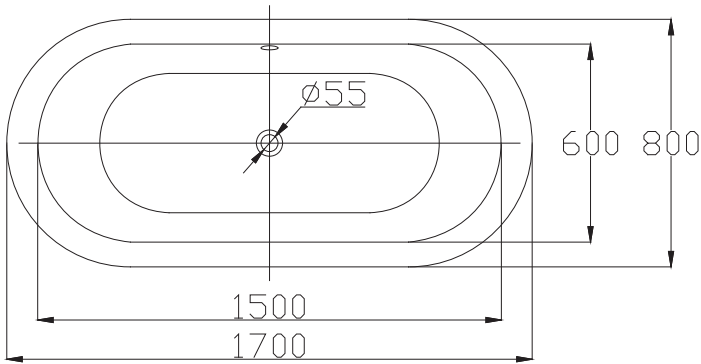

(Rough-in Dimensions):

(Unit): mm

Item No.	B25708W-B+P9905C
Capacity	200-280 litres to overflow.
Available Color	White
Materials	Acrylic
Shipping Package	L1710 x W820 x H500 mm , G.W. : 56kg
Remarks	Drain outlets diameter is 55mm. Recommend to use with Waste & Overflow D409C-1 and P9098N.