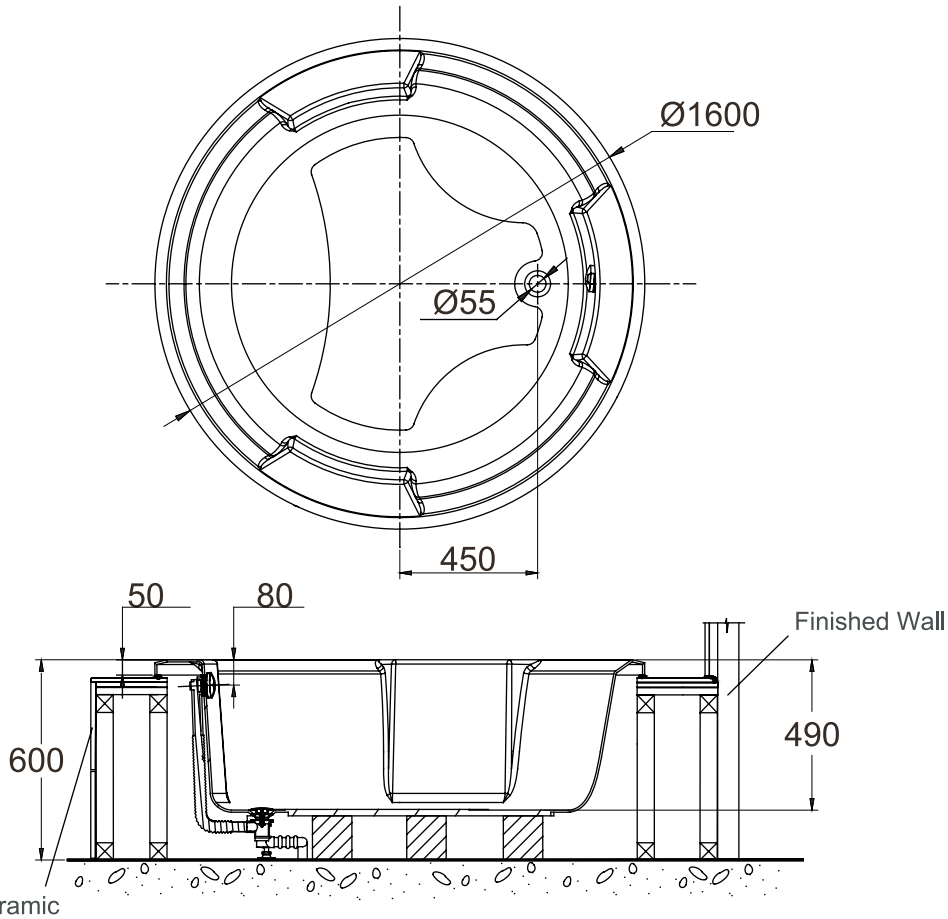

(Rough-In Dimensions):
(Unit):mm

Ø1600 × 490

Item No.	B25615W
Drain Outlet	Drain outlets diameter is 55mm. Recommend to use with Waste & Overflow D409C-1 and P9098N.
Available Color	White
Capacity	510 litres to overflow.
Materials	Acrylic