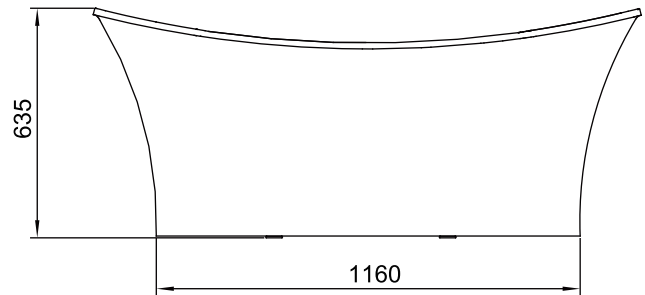

(Rough-in Dimensions):
(Unit): mm

1500X730X635

Item No.	B25527W-1W
Capacity	litres to overflow 130L
Available Color	White
Materials	Acrylic
Shipping Package	