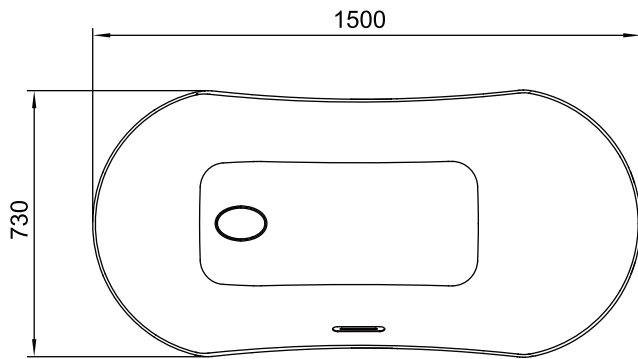

(Rough-in Dimensions):
(Unit): mm

1500X730X635

Item No.	B25527W-1W
Capacity	litres to overflow 130L
Available Color	White
Materials	Acrylic
Shipping Package	