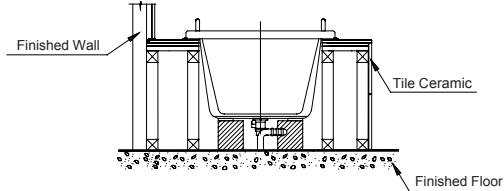

(Rough-In Dimensions):
(Unit):mm

	A	B	C	D	E	F
B25505W	1500	1380	750	630	430	410
B25705W	1700	1560	750	610	460	410
B25805W	1800	1640	800	640	420	430

Item No.	B25505W	B25705W	B25805W
Capacity	170-240 litres to overflow.	190-270 litres to overflow.	220-310 litres to overflow.
Available Color	White		
Drain Outlet	Drain outlets diameter is 55mm. Recommend to use with Waste & Overflow D409C-1 and P9098N.		
Materials	Acrylic		