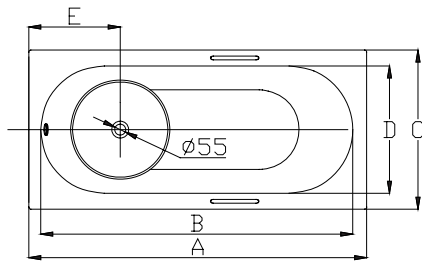

(Rough-In Dimensions):
(Unit):mm

	A	B	C	D	E	F
B25505W	1500	1380	750	630	430	410
B25705W	1700	1560	750	610	460	410
B25805W	1800	1640	800	640	420	430

Item No.	B25505W	B25705W	B25805W
Capacity	170-240 litres to overflow.	190-270 litres to overflow.	220-310 litres to overflow.
Available Color	White		
Drain Outlet	Drain outlets diameter is 55mm. Recommend to use with Waste & Overflow D409C-1 and P9098N.		
Materials	Acrylic		