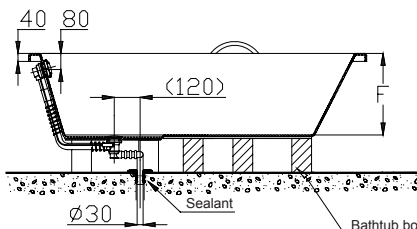

(Rough-In Dimensions):
(Unit):mm

	A	B	C	D	E	F
B25505W	1500	1380	750	630	430	410
B25705W	1700	1560	750	610	460	410
B25805W	1800	1640	800	640	420	430

Item No.	B25505W	B25705W	B25805W
Capacity	170-240 litres to overflow.	190-270 litres to overflow.	220-310 litres to overflow.
Available Color	White		
Drain Outlet	Drain outlets diameter is 55mm. Recommend to use with Waste & Overflow D409C-1 and P9098N.		
Materials	Acrylic		