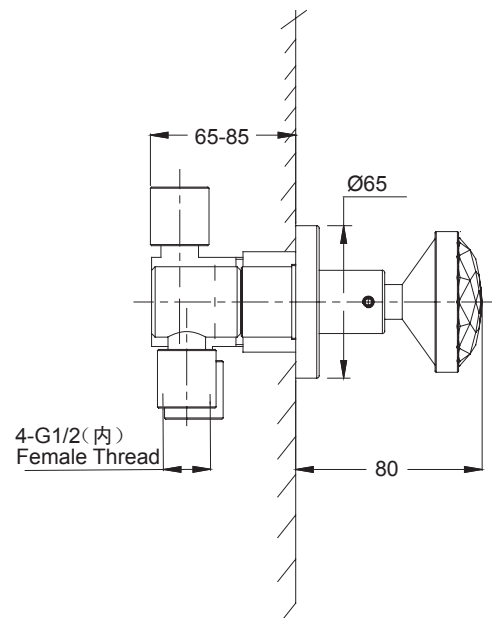

(Rough-In Dimensions):
(Unit):mm

Item No.	FB82980C	FB82980K
Available Color	Chrome	Black
Materials	Brass	
Accessories	can fit In-wall or wall-hung faucet and water spout Import SWAROVSKI crystal	