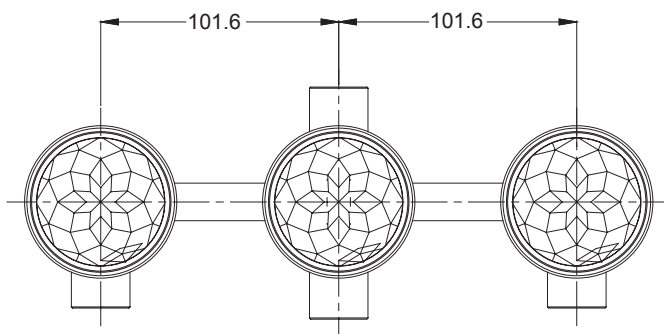

(Rough-In Dimensions):
(Unit):mm

Item No.	FB82980C	FB82980K
Available Color	Chrome	Black
Materials	Brass	
Accessories	can fit In-wall or wall-hung faucet and water spout Import SWAROVSKI crystal	