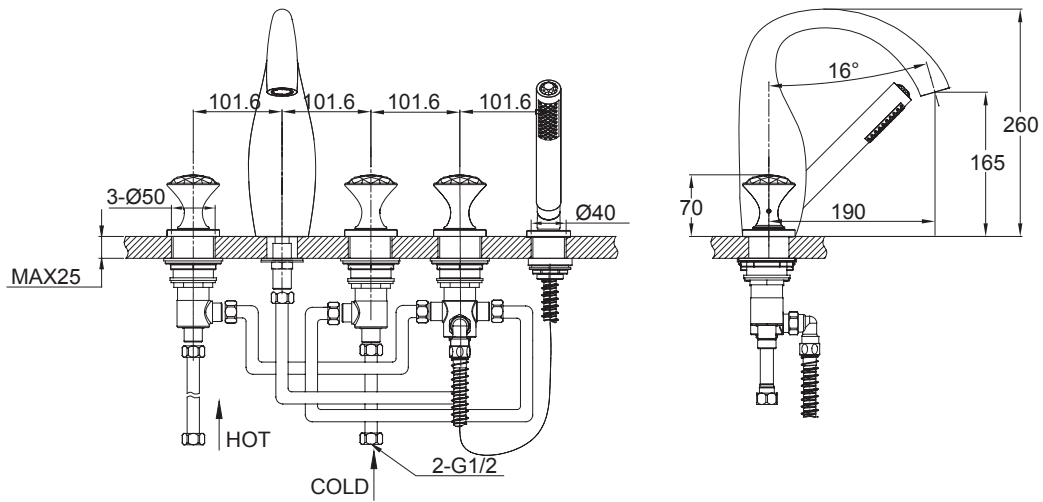

(Rough-In Dimensions):
(Unit):mm

Item No.	F54287C
Available Color	Chrome
Materials	Brass
Accessories	With Column hand-held shower set Shower soft hose S.S flexible supply hose set Import SWAROVSKI crystal