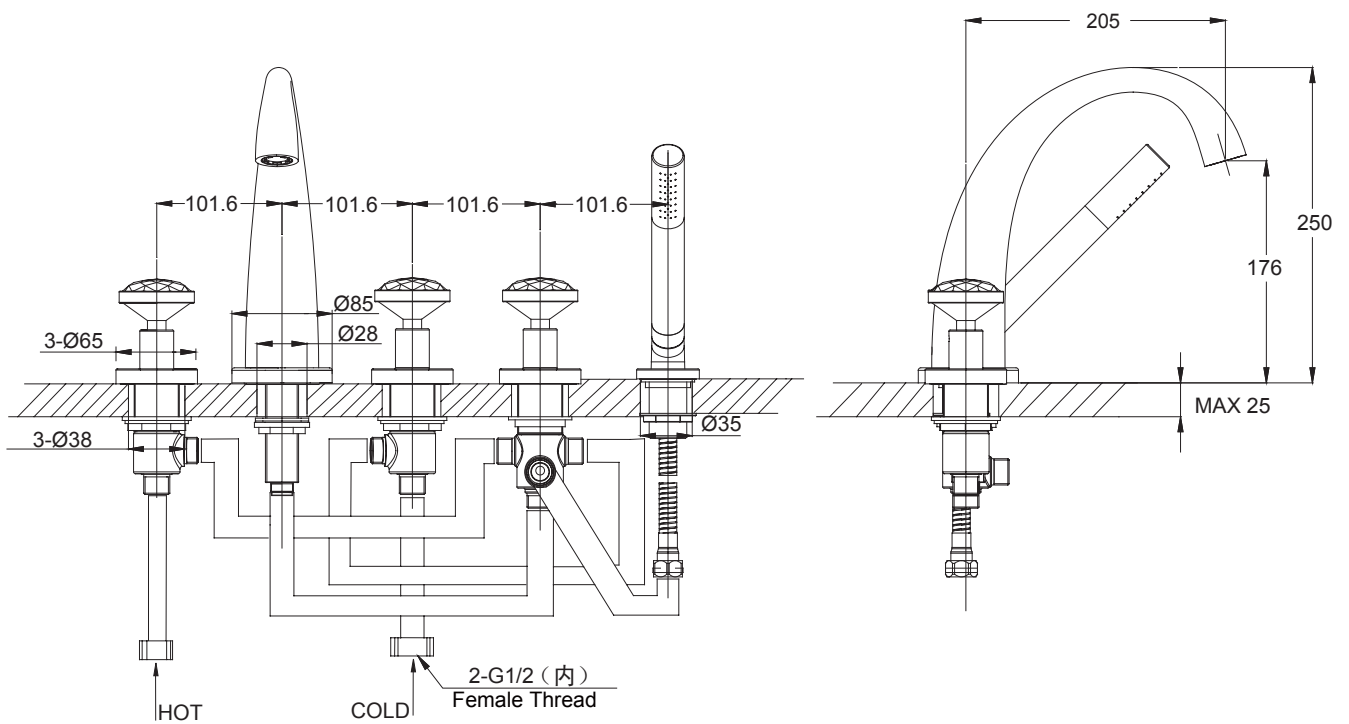

(Rough-In Dimensions):
(Unit):mm

Item No.	F51180C	F51180K
Available Color	Chrome	black
Materials	Brass	
Accessories	Column Hand-held shower Set Shower soft tube S.S flexible supply hose set Import SWAROVSKI crystal	