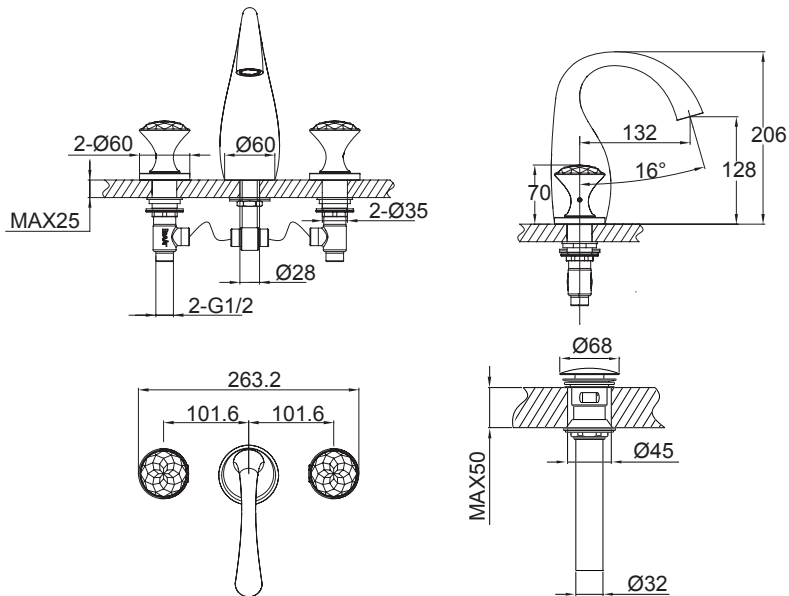

(Rough-In Dimensions):
(Unit):mm

Item No.	F24287C
Available Color	Chrome
Materials	Brass
Accessories	With brass pull pop-up S.S flexible supply hose set Import SWAROVSKI crystal