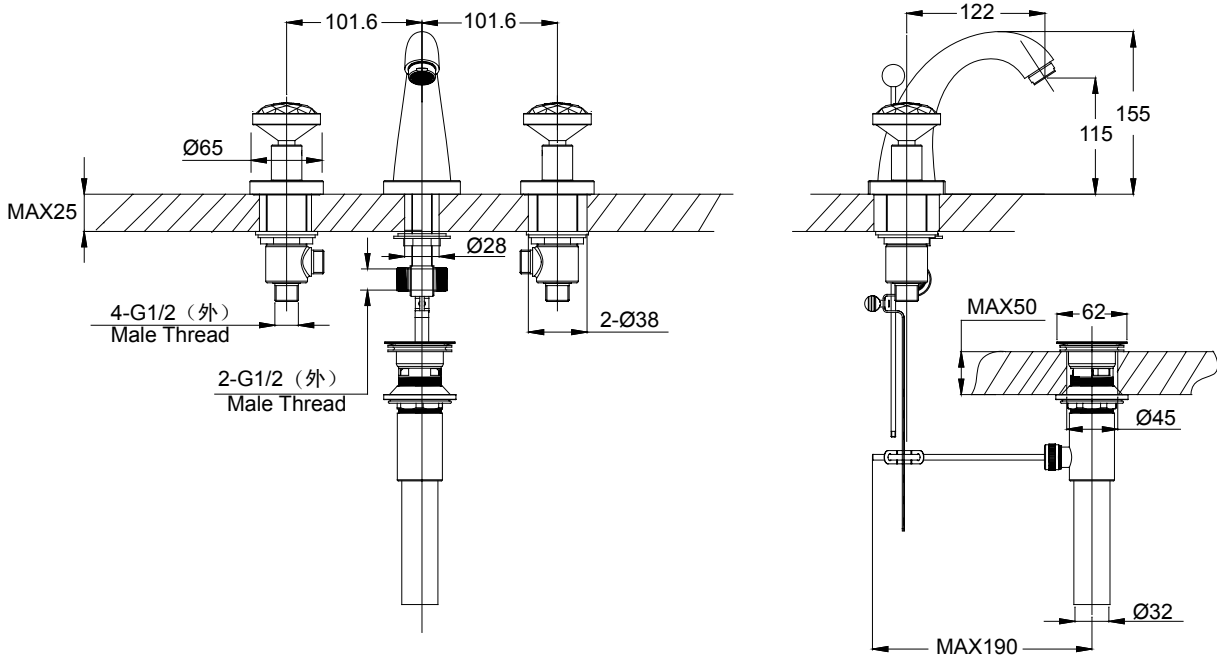

(Rough-In Dimensions):
(Unit):mm

Item No.	F21180C	F21180K
Available Color	Chrome	Black
Materials	Brass	
Accessories	With brass pull pop-up S.S flexible supply hose set Importation Crystal Swarovski	